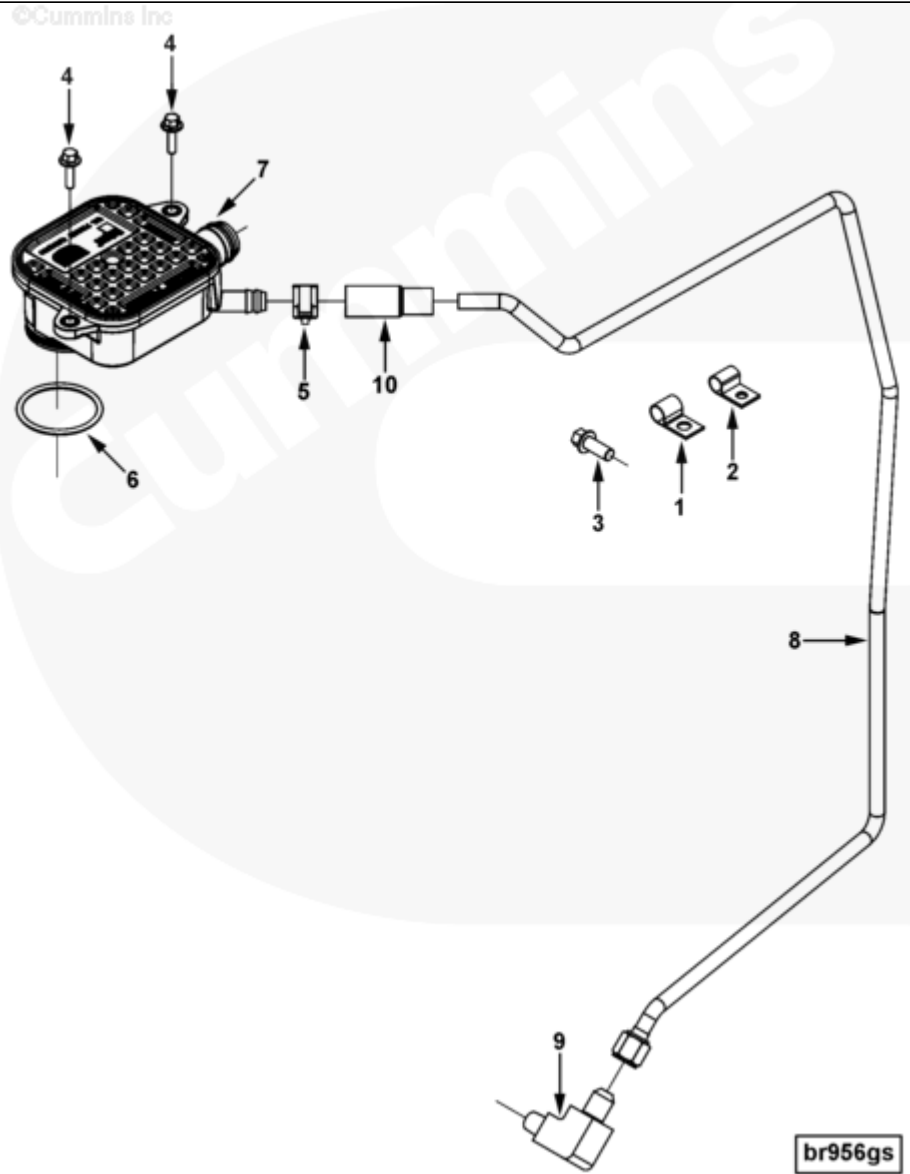

Cart	Ref No	Part Number	Part Description	Required	Remarks
<input type="button" value="View My Cart"/>					
		BR9197-04	Crankcase Breather		MR - BREATHER, CRANKCASE...(More)
					Engine Family: C & L
					Breather Type: Closed
					Breather Tube Supplier: CMD
					Breather Location:
					From Centerline of Engine to
					Centerline of Vent
					(mm): 35
					From Centerline of Crank to
					Centerline of Vent
					(mm): 609
					From Front Face of Block to
					Centerline of Vent
					(mm): -535
					Unique Characteristics:
					Metal Tube
<input type="checkbox"/>	1	196206	Clip	1	
<input type="checkbox"/>	2	3626116	Clip	1	Mechelen Part
<input type="checkbox"/>	3	3900630	Hexagon Flange Head Cap Screw	1	M8 X 1.25 X 20
<input type="checkbox"/>	4	3901865	Hexagon Flange Head Cap Screw	2	M6 X 1.00 X 20.
<input type="checkbox"/>	5	3917994	Spring Hose Clamp	1	
<input type="checkbox"/>		3964093	Breather Housing	1	
<input type="checkbox"/>	6	3073966	O-Ring Seal	1	
	7	3964092	Breather Housing	1	
<input type="checkbox"/>	8	3970823	Lubricating Oil Drain Tube	1	
<input type="checkbox"/>	9	3970827	Check Valve	1	
<input type="checkbox"/>	10	3970850	Molded Hose	1	